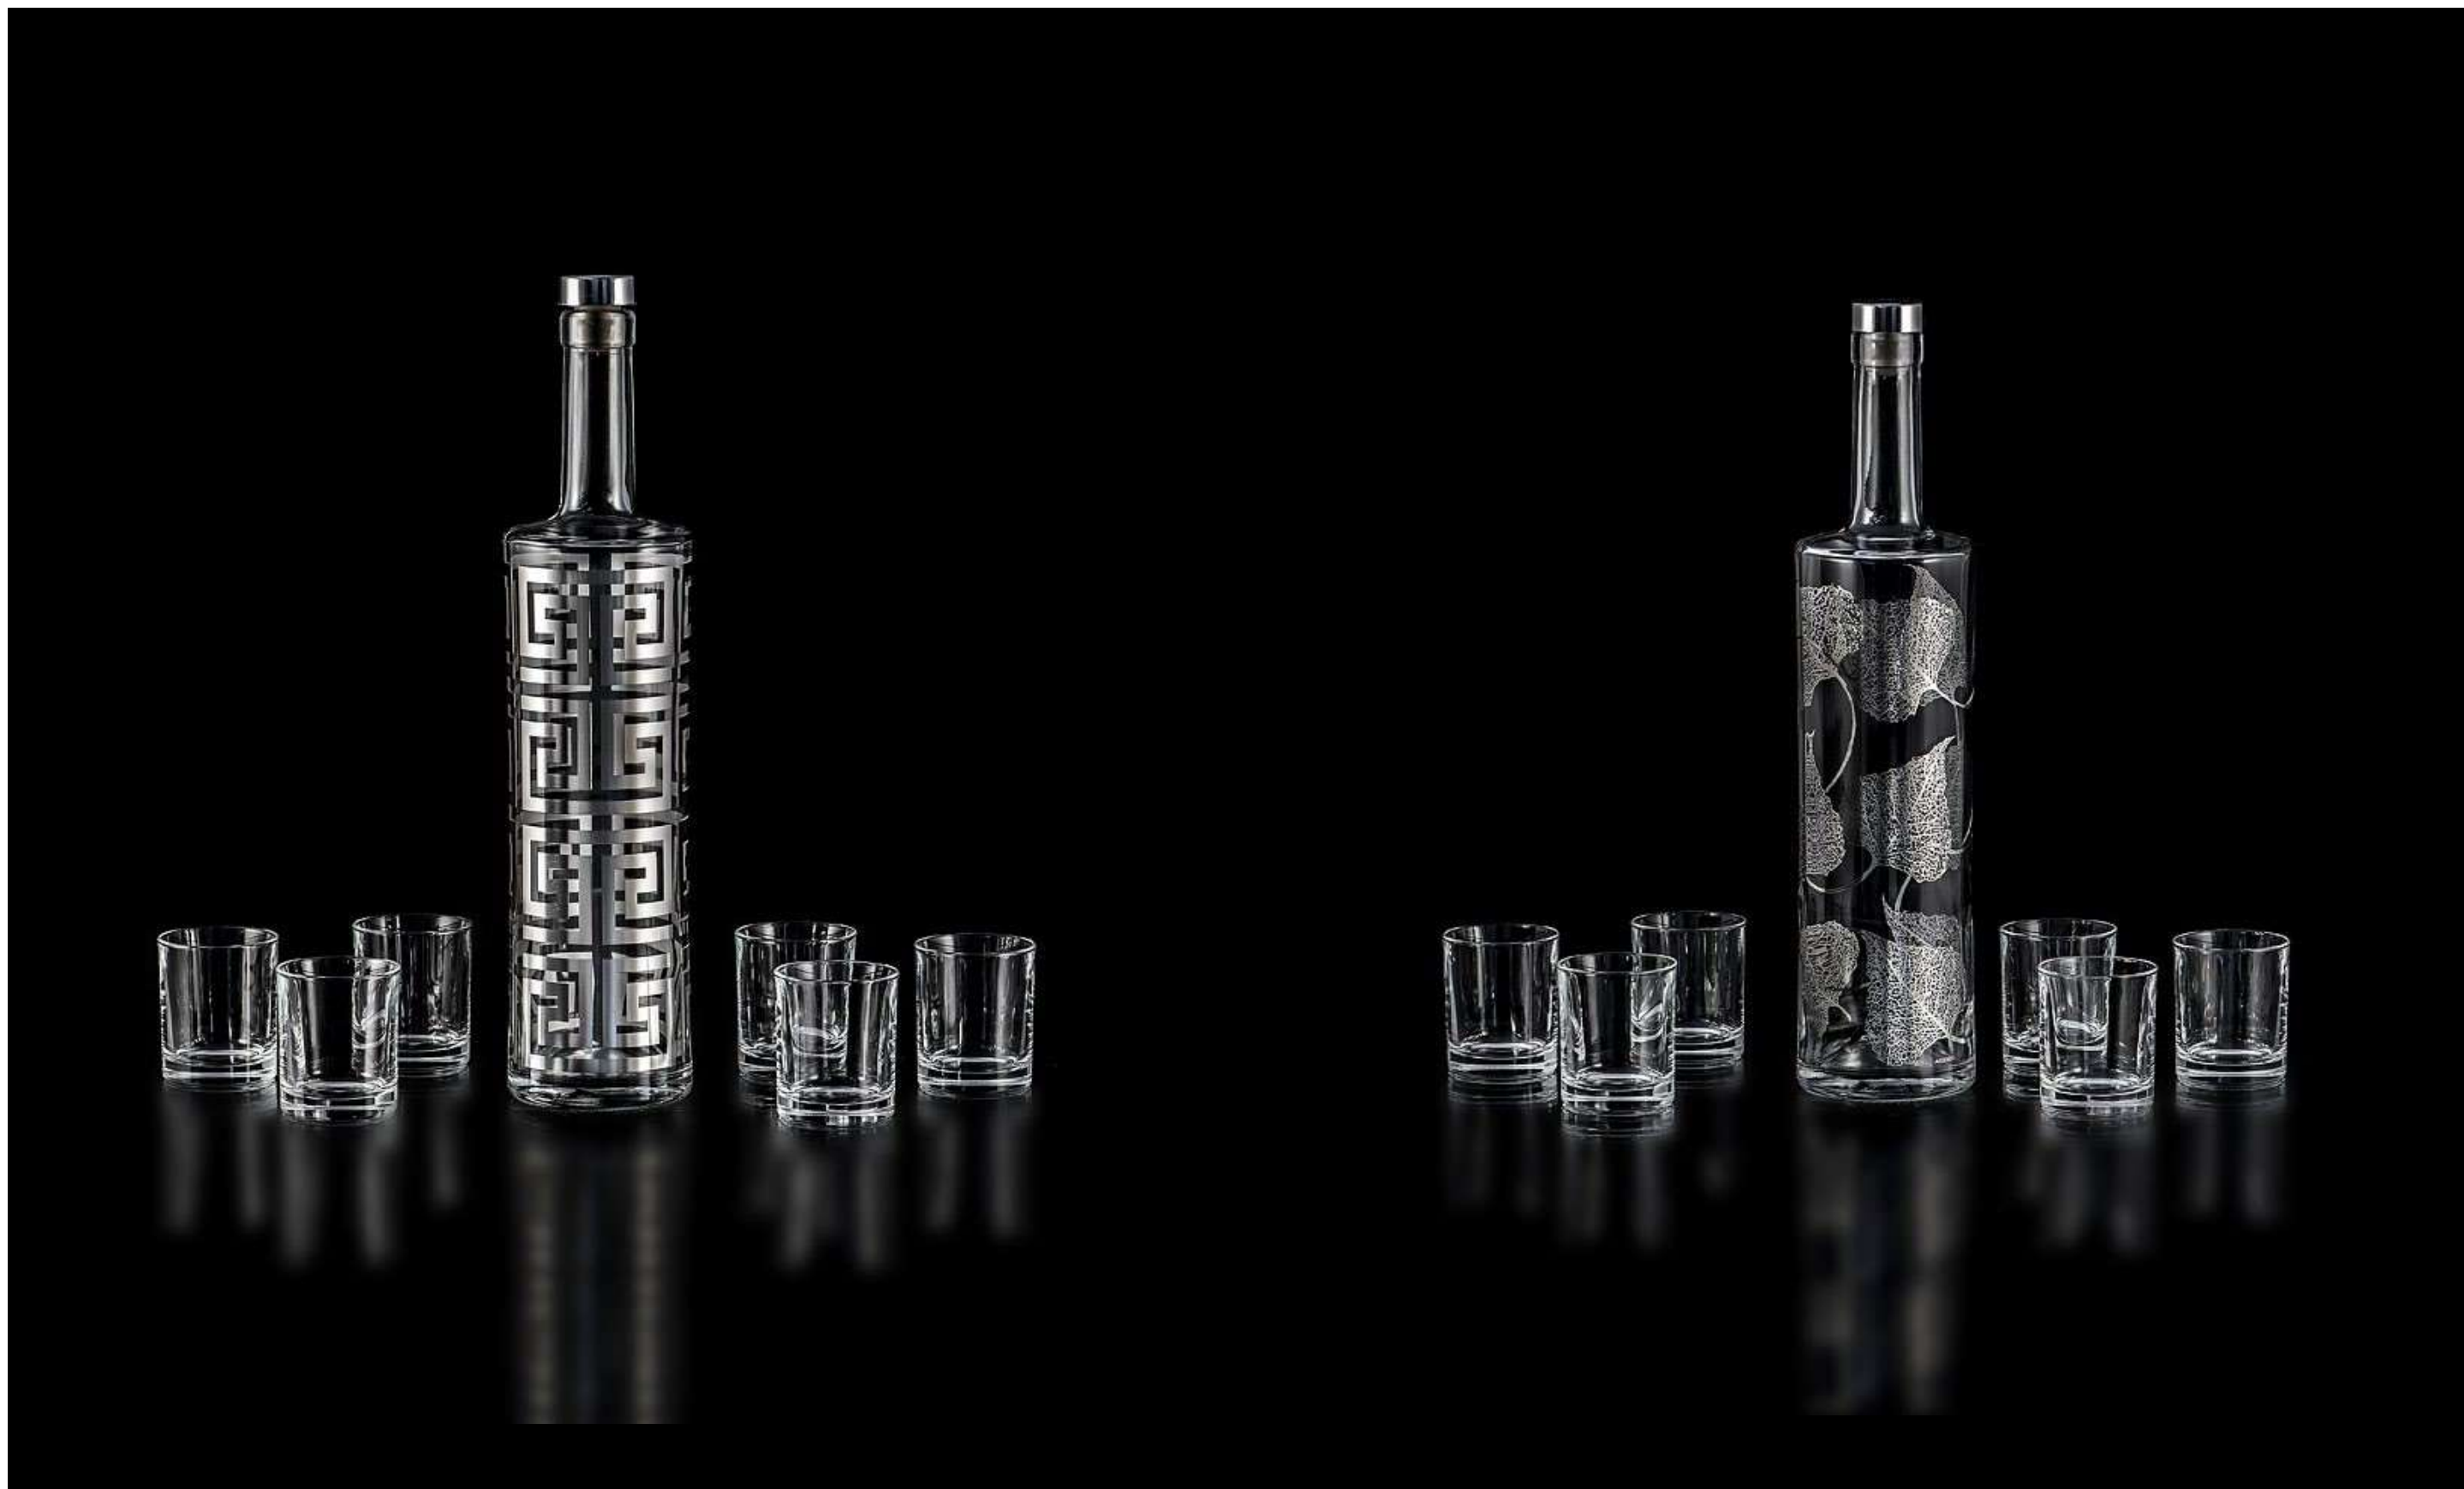

SET WHISKY OR SABLE'
Cod. E5940010

SET ROSOLIO WHITE ROSES
Cod. E5910025