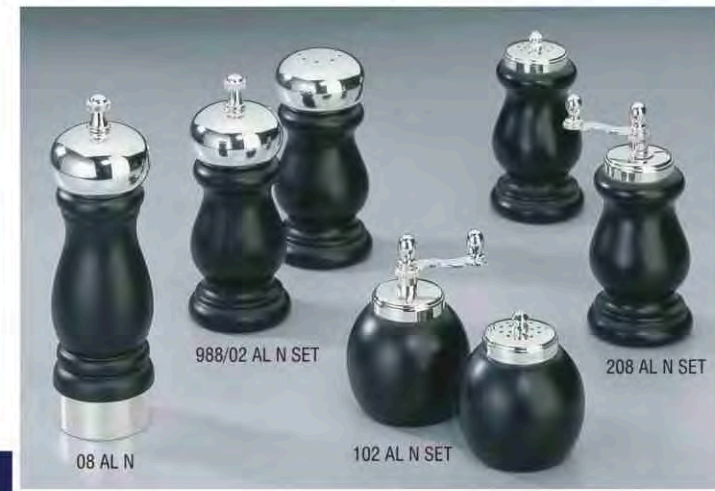

CLASSIC BLACK SILVER

CODICE ARTICOLO CODE	Altezza mm	Ø mm	Size inches	Ø inches

Macina pepe o macina sale in faggio color nero opaco e ottone argentato
Pepper mill or salt mill, matt black colored beechwood and silver plated brass

106/50 AL N	500	88	20"	3¹/₂"
106/36 AL N	360	80	14"	3"
106/25 AL N	280	80	11"	3"
106/18 AL N	210	60	8¹/₄"	2¹/₃"

Macina pepe o macina sale in faggio color nero opaco e ottone argentato
Pepper mill or salt mill, matt black colored beechwood and silver plated brass

08 AL N	176	54	7"	2"

Macina pepe o macina sale e saliera in faggio color nero opaco e ottone argentato
Pepper mill or salt mill and salt shaker, matt black colored beechwood and silver plated brass

988/02 AL N SET	135	60	5¹/₃"	2¹/₃"
	120	60	4³/₄"	2¹/₃"
102 AL N SET	93	66	3²/₃"	2²/₃"
	70	66	2³/₄"	2²/₃"
208 AL N SET	128	56	5"	2¹/₄"
	108	56	4¹/₄"	2¹/₄"